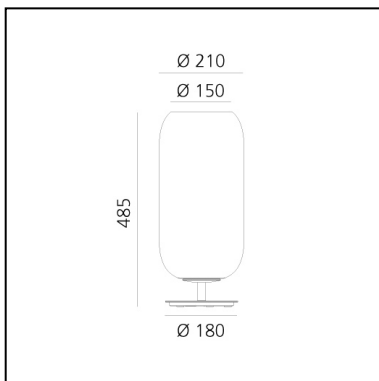

Gople Table - Black/Bronze

BIG - Bjarke Ingels Group

IP20   

LUMINAIRE

- Watt: **20W**
- Delivered lumens output: **1118lm**
- CCT: **3000K**
- Efficiency: **46%**
- Efficacy: **55.91lm/W**
- CRI: **80**

DESCRIPTION

PRODUCT CODE: 1408360A

FEATURES

- Article Code: **1408360A**
- Colour: **Black/Bronze**
- Installation: **Table**
- Material: **Blown glass, aluminium**
- Series: **Design Collection**
- Environment: **Indoor**
- design by: **BIG - Bjarke Ingels Group**

DIMENSIONS

- Height: **cm 48.5**
- Diameter: **cm 21**
- Base Diameter: **cm 18**

SOURCES NOT INCLUDED

- Category: **LED RETROFIT**
- Number: **1**
- Watt: **20W**
- Socket: **E27**